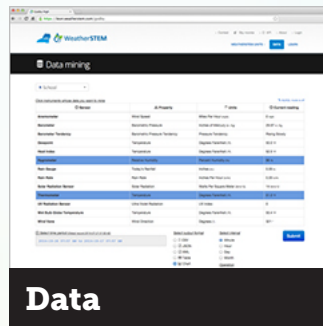

Experience the data at...

 <https://johnson.weatherstem.com/johnsoncoema>

Kinnick Stadium

Johnson County Emergency Management

The Kinnick Stadium WeatherSTEM Unit is an integration of weather sensors, the data gathered and stored by the sensors, and a dynamic display of the data in a website that showcases the current weather, weather forecasts, data mining tools, lessons & activities, weather notifications, and more!

Station Page
The station page is a web portal that serves live weather data and sky images collected from the WeatherSTEM Unit.

Data
All data gathered by the sensors on the WeatherSTEM Unit are stored and can be mined in a variety of ways.