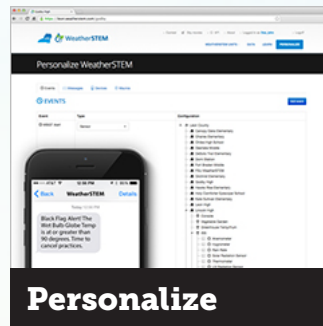

Experience the data at...

 <https://johnson.weatherstem.com/johnsoncoema>

Kinnick Stadium

Johnson County Emergency Management

The Kinnick Stadium WeatherSTEM Unit is an integration of weather sensors, the data gathered and stored by the sensors, and a dynamic display of the data in a website that showcases the current weather, weather forecasts, data mining tools, lessons & activities, weather notifications, and more!

Station Page
The station page is a web portal that serves live weather data and sky images collected from the WeatherSTEM Unit.

Data
All data gathered by the sensors on the WeatherSTEM Unit are stored and can be mined in a variety of ways.