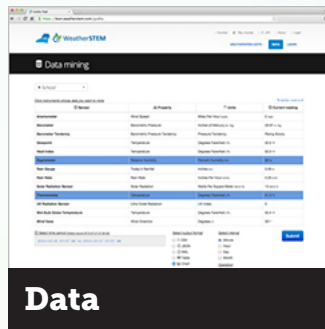

Johnson County

Emergency Management Agency

The Johnson County Emergency Management Agency Unit is an integration of weather sensors, the data gathered and stored by the sensors, and a dynamic display of the data in a website that showcases the current weather, weather forecasts, data mining tools, lessons & activities, weather notifications, and more!

Station Page
The station page is a web portal that serves live weather data and sky images collected from the WeatherSTEM Unit.

Data
All data gathered by the sensors on the WeatherSTEM Unit are stored and can be mined in a variety of ways.