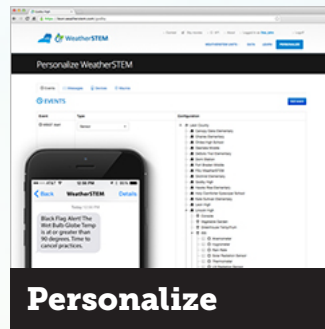

Johnson County

Emergency Management Agency

The Johnson County Emergency Management Agency Unit is an integration of weather sensors, the data gathered and stored by the sensors, and a dynamic display of the data in a website that showcases the current weather, weather forecasts, data mining tools, lessons & activities, weather notifications, and more!

Station Page
The station page is a web portal that serves live weather data and sky images collected from the WeatherSTEM Unit.

Data
All data gathered by the sensors on the WeatherSTEM Unit are stored and can be mined in a variety of ways.

Personalize
Personal accounts provide access to customizable weather notifications and alerts sent to a variety of devices.

Learn
A growing library of lessons and activities contains an integration of the data and sensors into STEM-based curriculum.